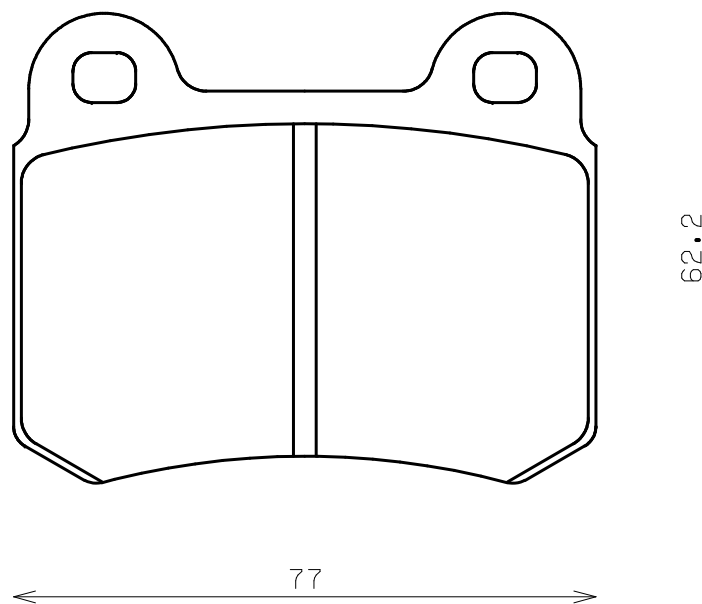

Caliper Brand : Brembo

ENDLESS®

Thickness : 15.0

Part No : RCP004